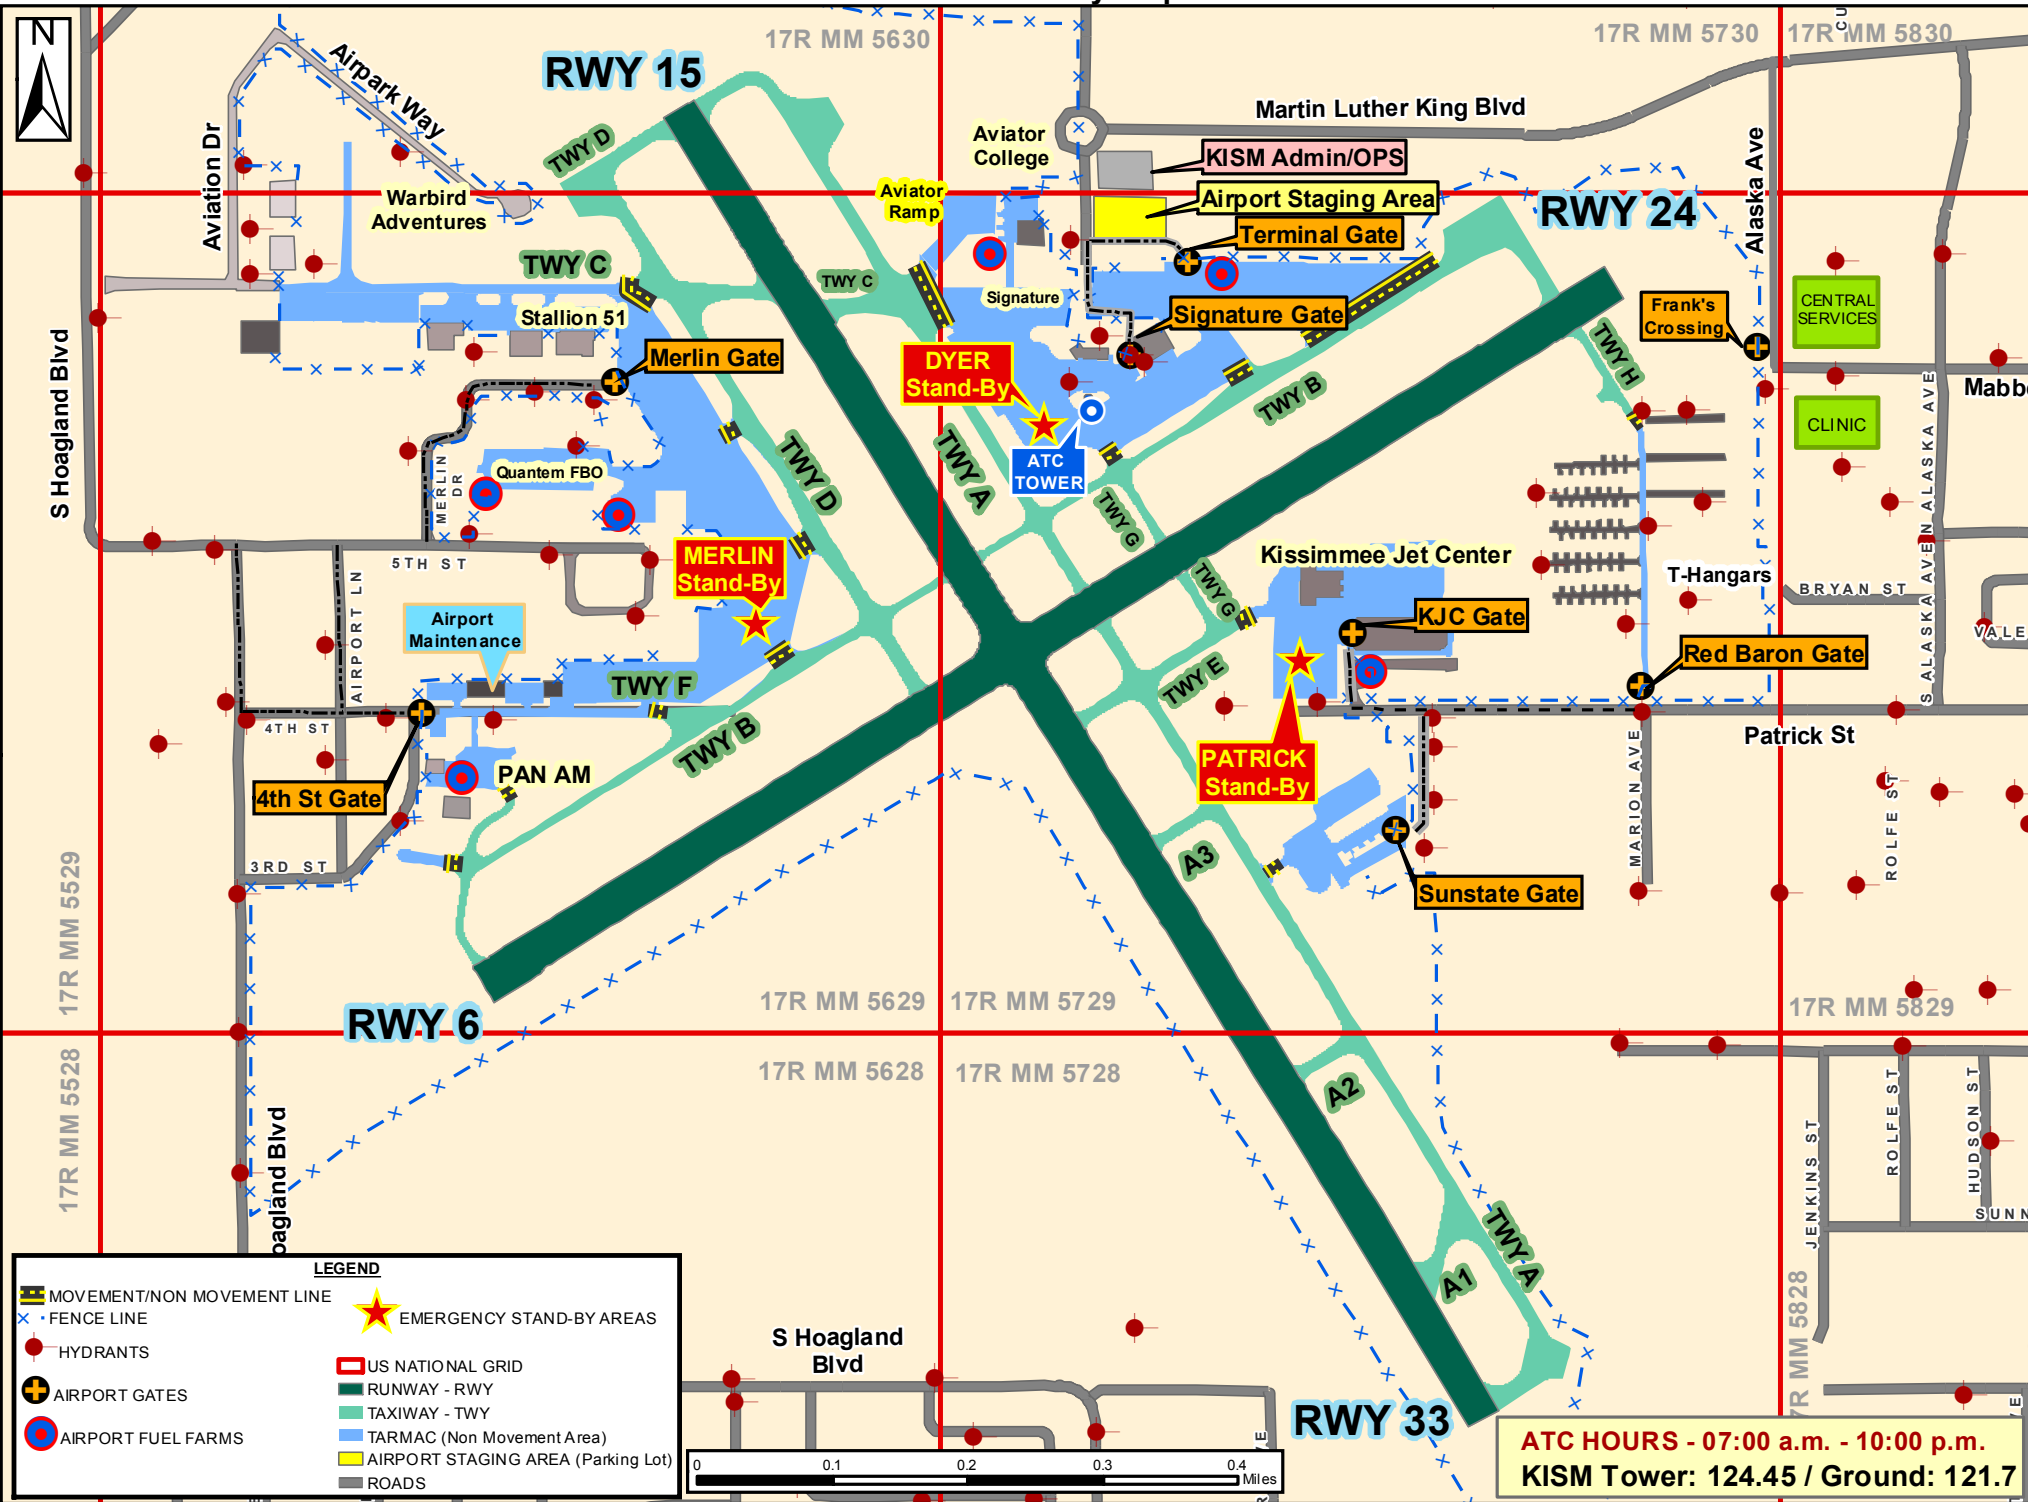

Kissimmee Gateway Airport

LEGEND

- MOVEMENT/NON MOVEMENT LINE
- FENCE LINE
- HYDRANTS
- AIRPORT GATES
- AIRPORT FUEL FARMS
- EMERGENCY STAND-BY AREAS
- US NATIONAL GRID
- RUNWAY - RWY
- TAXIWAY - TWY
- TARMAC (Non Movement Area)
- AIRPORT STAGING AREA (Parking Lot)
- ROADS

ATC HOURS - 07:00 a.m. - 10:00 p.m.
KISM Tower: 124.45 / Ground: 121.7